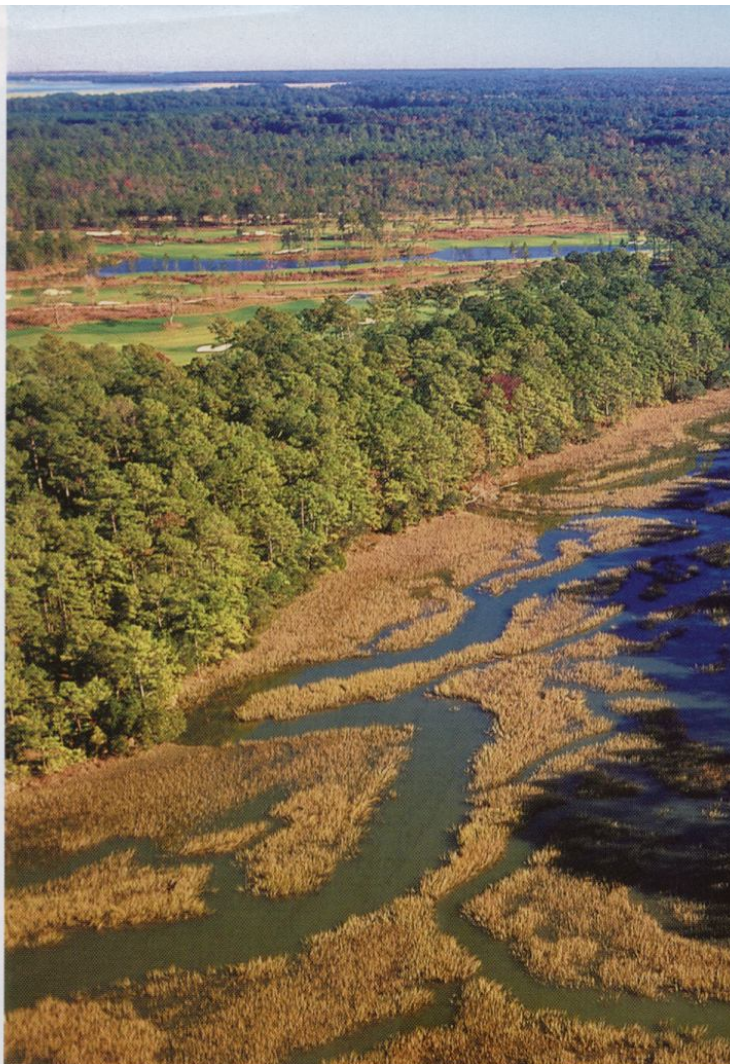

100 PREMIER LINKS PROPERTIES Premier Properties
East

Balsam Mountain Preserve

Sylva, N.C.

GOLF 18 holes, Arnold Palmer
INITIATION FEE $70,000
HOMESITES $400,000–$950,000
HOMES $1.295 million–$1.875 million
FRACTIONAL SHARES $250,000 for 8 weeks annually
AMENITIES Tennis, stables, pool, fitness center, Ruby Valley sports camp, Boarding House dining hall, 50 miles of scenic trails for hiking and trail riding, 38 miles of streams for fly-fishing, and camping at the Dark Ridge Creek campsite.
CONTACT balsammountainpreserve.com, 866-452-3456

Bear's Club

Jupiter, Fla.

GOLF 18 holes, Jack Nicklaus
HOMESITES $2 million
HOMES $4.9 million+
VILLAS $3 million+
AMENITIES Nicklaus-designed par-3 course, concierge-style service.
CONTACT thebearsclubrealty.com, 561-514-6948

Bear's Club

Belfair

Bluffton, S.C.

GOLF 36 holes, Tom Fazio
INITIATION FEE $17,000
HOMESITES $100,000–$800,000
HOMES $650,000–$4 million
COTTAGES $700,000–$900,000
AMENITIES Tennis, indoor and outdoor pools, children's pool, soccer field, playground, nature paths, 29-acre golf learning center, fitness and sports center, horseshoe courts, volleyball and basketball.
CONTACT belfair1811.com, 843-757-0700